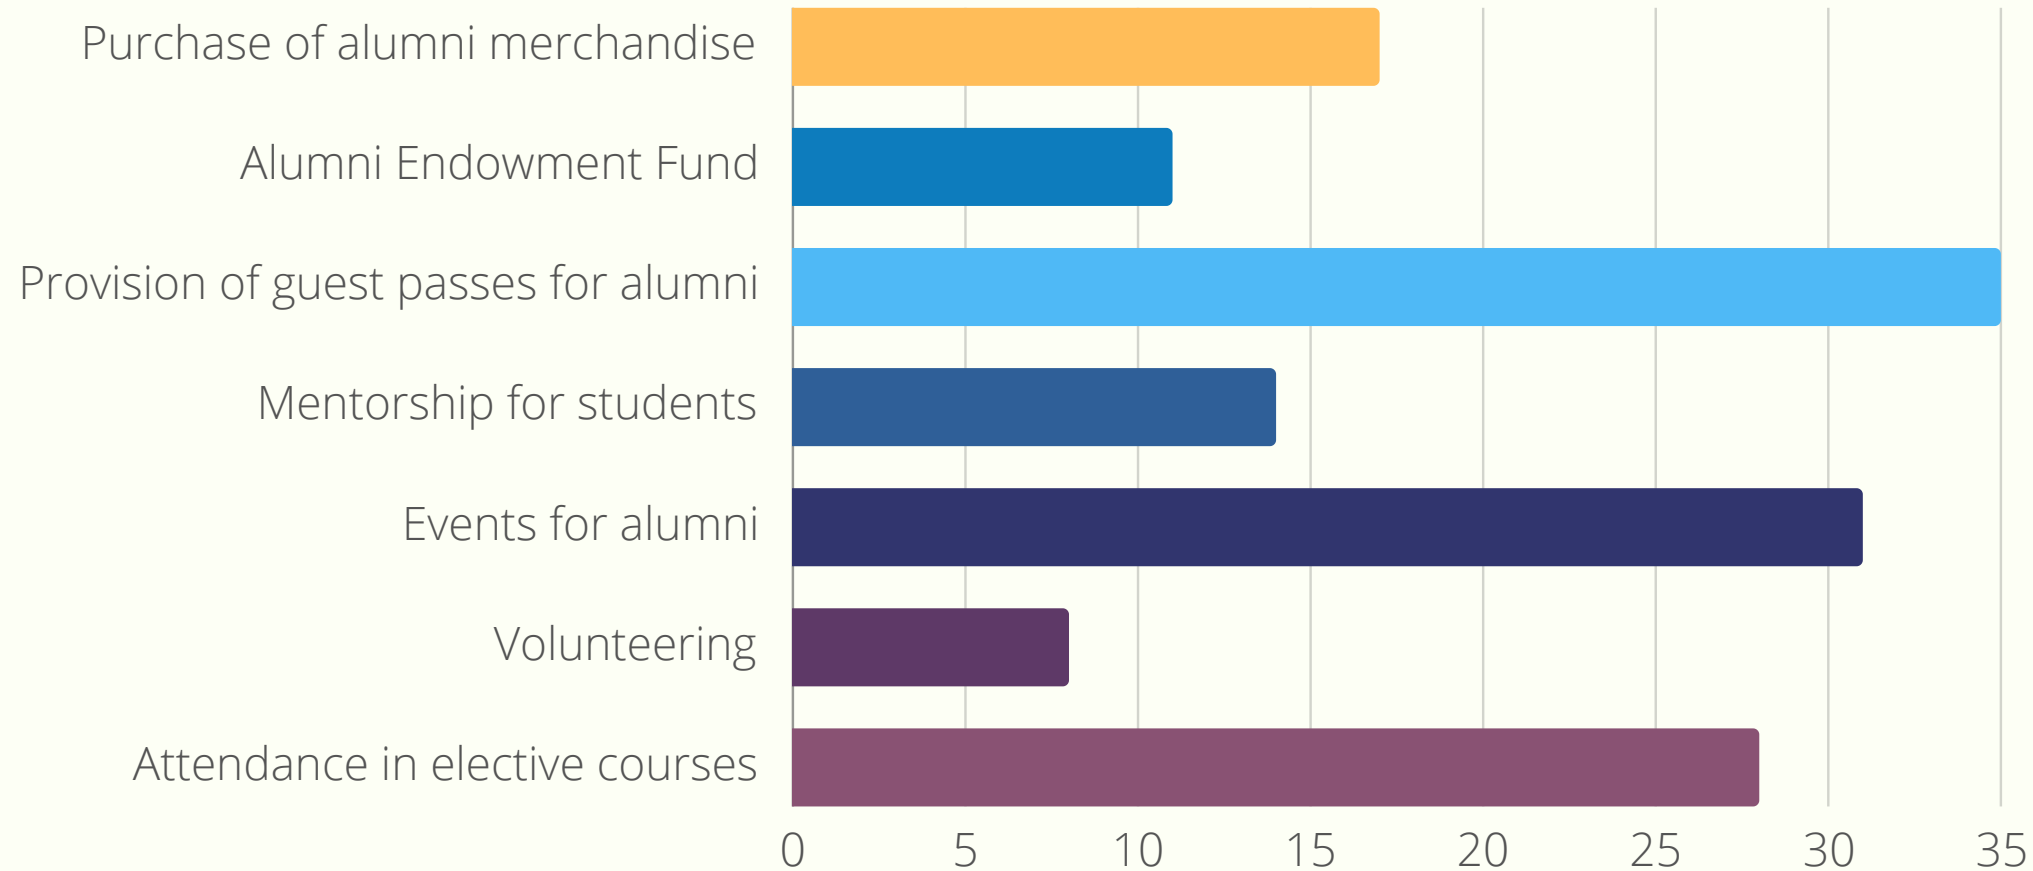

# Functions Considered Most Necessary by Alumni

The top feature alumni want is **guest passes page for alumni**, so they can access campus facilities and events. They also want **events page** just for alumni to help them network and reconnect with old classmates. Another important feature is the **ability to attend elective courses, this** feature we are going to create in the future.